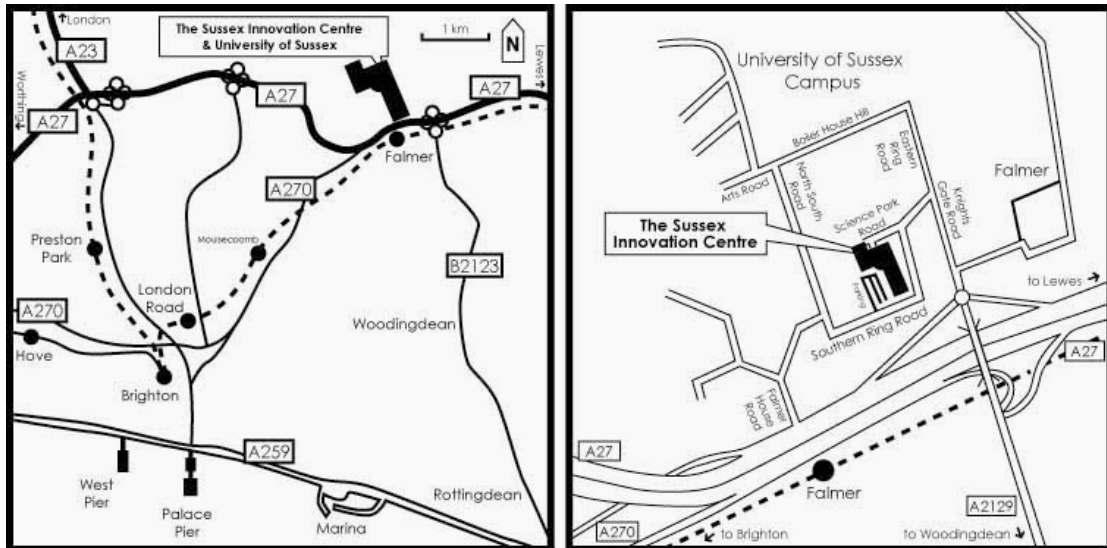

The Sussex Innovation Centre
Science Park Square
Falmer, Brighton
BN1 9SB

Tel: 01273 704400
Fax: 01273 704499
Email: info@sinc.co.uk
Web: www.sinc.co.uk